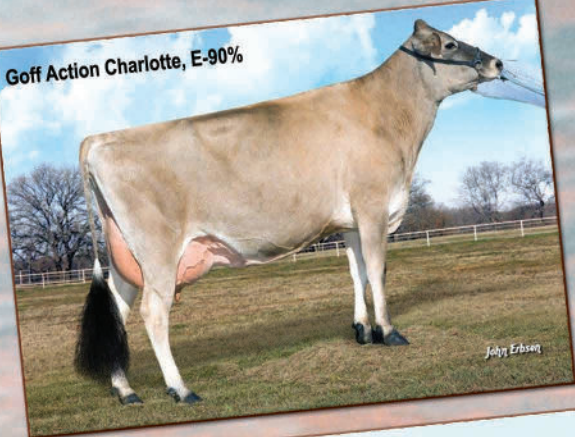

Goff Action Charlotte, E-90%

TWO RANKED
AMONG THE

Top 50
FOR
Type
OR
JUI

Bolle-Acres MJ Willie May, E-95%

JX GOFF CHEKHOV 58129 {6}-ET

#20 for Type **GPTAT +2.7** **GJUI +24.6**

CDCB: GPTAS 1/25 72%R BBR 100 JH1F JNS-TF

CHEKHOV {5}-P x JX CHIEF {6} x E-90% JIVE

Fifth dam is Goff Action Charlotte, E-90%

GOFF CANDYMAN 52609-ET

#6 for GJUI **GPTAT +2.1** **GJUI +27.7**

CDCB: GPTAS 1/25 77%R BBR 100 JH1F JNS-TF

CANDYMAN x E-95% VALENTINO x Bolle-Acres MJ Willie May, E-95%