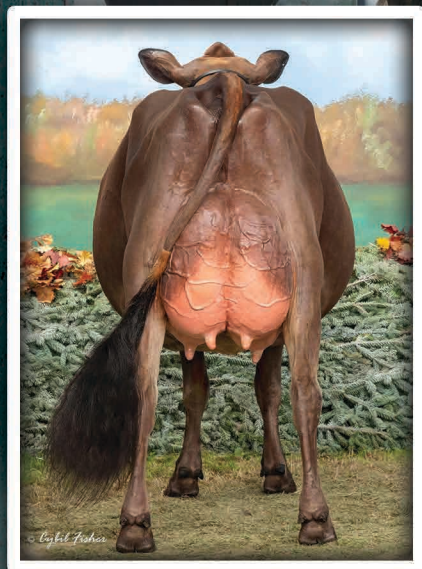

Extraordinary Moments

with an EXTRAORDINARY COW

COWSMO photo

© Lea Jordan
Light Focus Photography

© Light Focus

Dairy Agenda Today photo

Pacific Edge VIP Tessah-ET, E-91% UNDEFEATED JUNIOR 3-YEAR-OLD

All American & Junior All American Junior Three-Year-Old