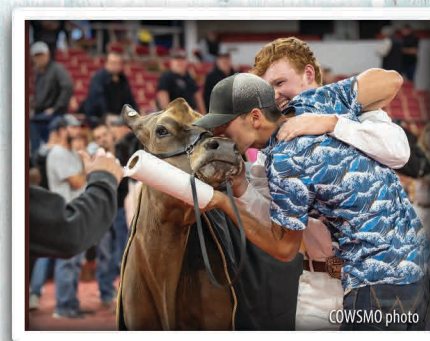

COWSMO photo